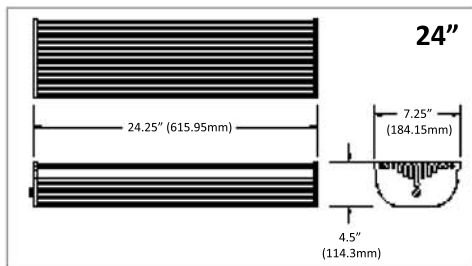

Features	24"	48"
Lumen Output	3,450 lm	6,600 lm
Input Power	59W	105W
Efficacy	59 lm/W	63 lm/W
Weight w/PSU	11 lbs	18 lbs
Dimensions	24.25" x 9.5" x 4.5" 616 x 241 x 114.3mm	48.25" x 9.5" x 4.5" 1225.55 x 241 x 114.3mm
Colour Temperature (CCT)	4980K	
Colour Rendering Index (CRI)	70	
Rated Life	70,000 Hours @ 70% lumen maintenance	
Controls		
Occupancy Sensor	Hi/Low 50% Output Power	
Beam Angle	45°	
Lens	Clear Polycarbonate	
Housing	Black Anodized Aluminum	
Mounting Options	Pendant, Surface, Beam	
Operating Temperature	-40°C to +40°C (-40°F to +104°F)	
Voltage	120-277 VAC @ 50-60 Hz	
Rated Input Current	120V - 0.5A	0.9A
	277V -0.21A	0.4A
Rated Power Factor	>0.9	
Off State Power	Zero	
Warranty	5 Year Limited	
Certification	  	
Environment	WET	

Dimensions shown in inches (mm)

Mounting Option 1

Pendant

Mounting Option 2

Surface

Mounting Option 3

Beam

LED
EDUCATION
TO
INSTALLATION