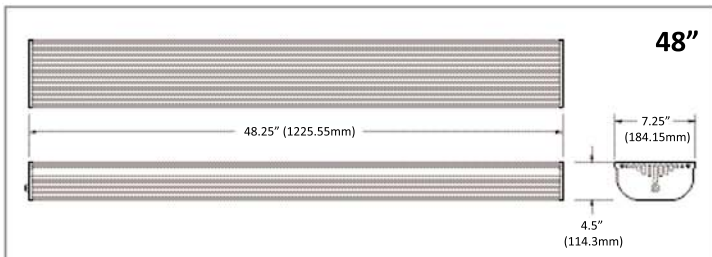

Dimensions shown in inches (mm)