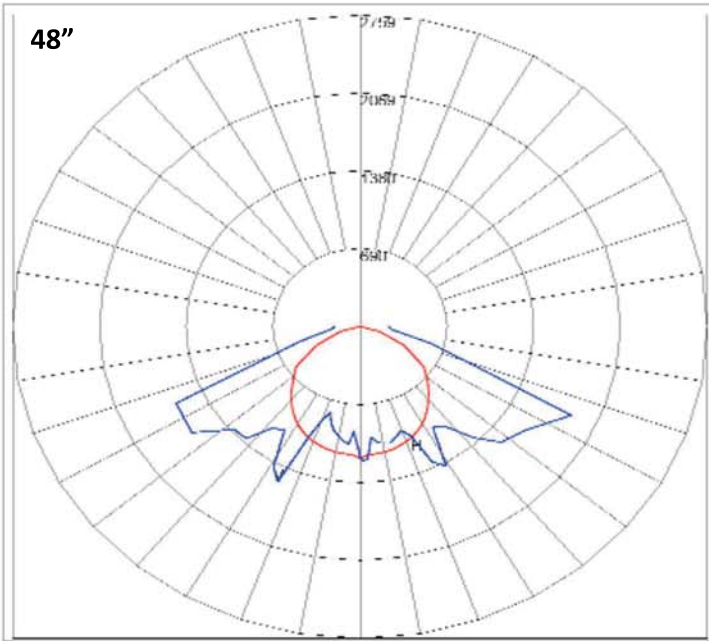

Features	24"	48"
Lumen Output	3,450 lm	6,600 lm
Input Power	59W	105W
Efficacy	59 lm/W	63 lm/W
Weight w/PSU	11 lbs	18 lbs
Dimensions	24.25" x 9.5" x 4.5" 616 x 241 x 114.3mm	48.25" x 9.5" x 4.5" 1225.55 x 241 x 114.3mm
Colour Temperature (CCT)	4980K	
Colour Rendering Index (CRI)	70	
Rated Life	70,000 Hours @ 70% lumen maintenance	
Controls		
Occupancy Sensor	Hi/Low 50% Output Power	
Beam Angle	45°	
Lens	Clear Polycarbonate	
Housing	Black Anodized Aluminum	
Mounting Options	Pendant, Surface, Beam	
Operating Temperature	-40°C to +40°C (-40°F to +104°F)	
Voltage	120-277 VAC @ 50-60 Hz	
Rated Input Current	120V - 0.5A	0.9A
	277V -0.21A	0.4A
Rated Power Factor	>0.9	
Off State Power	Zero	
Warranty	5 Year Limited	
Certification	  	
Environment	WET	

LED
EDUCATION
TO
INSTALLATION

www.conceptillumination.com
montréal | québec | canada

CONTACT US TODAY:
514.933.2174

info@conceptillumination.com

Ordering Guide

EX: CI-BYL-CW-CLR-SRF-24-BLK

Family	Product	Colour	Lens	Mounting	Length	Housing Colour	Options
CI	BYL	CW Cool White	CLR Clear	SRF Surface	24	BLK Black	CS Occupancy
				PND Pendant	48	CU Custom	Sensor
				BMM Beam			

Maximum Candela = 2759.3 Located At Horizontal Angle = -42.5, Vertical Angle = 65
 H - Horizontal Axial Candela
 V - Vertical Axial Candela

Zonal Lumen Summary

Zone	Lumens	% Fixt
0-10	100.7	1.5
10-20	282	4.3
20-30	479.4	7.3
30-40	647.7	9.8
40-50	789.5	12
50-60	916	13.9
60-70	1345	20.4
70-80	845.9	12.8
80-90	239.7	3.6